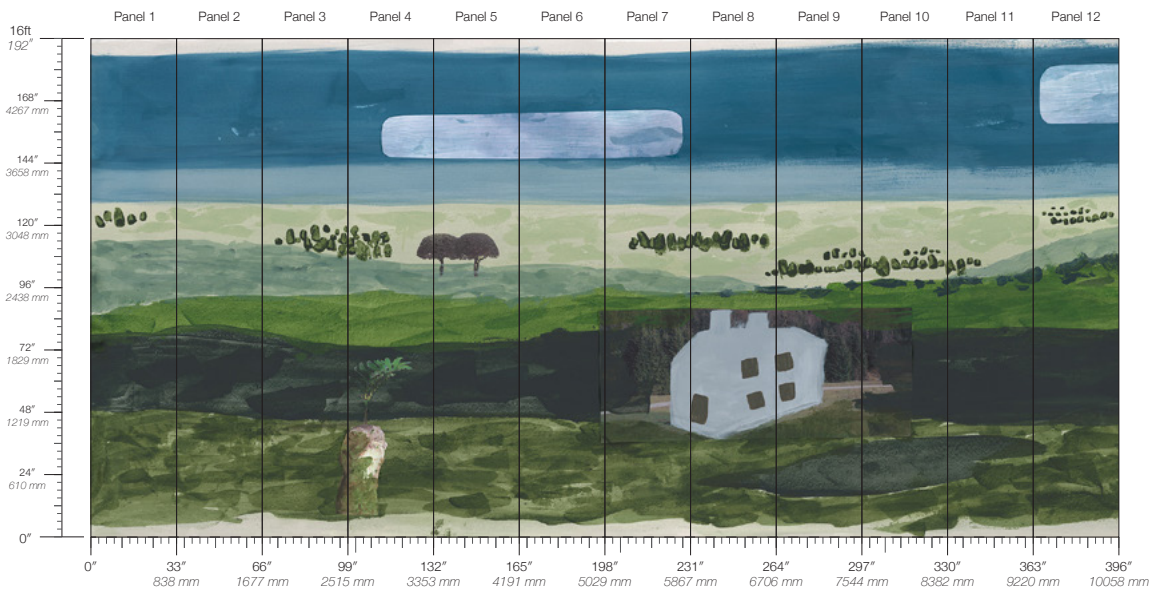

Calico

WOODLANDS, FIELDS, MOORS

Tear Sheet

Woodlands, Fields, Moors captures the timeless spirit of the English landscape.

FIELDS

MOORS

WOODLANDS

Fields

Suitable for residential and some commercial projects

COLOR

Fields

STOCK

Made to order

REPEAT

Non-repeating

CONTACT

Woven Rayon

MAINTENANCE

Vacuum lightly

ORIGIN

USA

DISCLAIMER

Panel maps represent mural artwork only. Reference the physical sample for color and texture.

PANEL WIDTH

33" / 838 mm trimmed

DETAILS

Custom options available

PANEL HEIGHT

132" / 3353 mm standard
192" / 4877 mm extended

PRICE

Available upon request