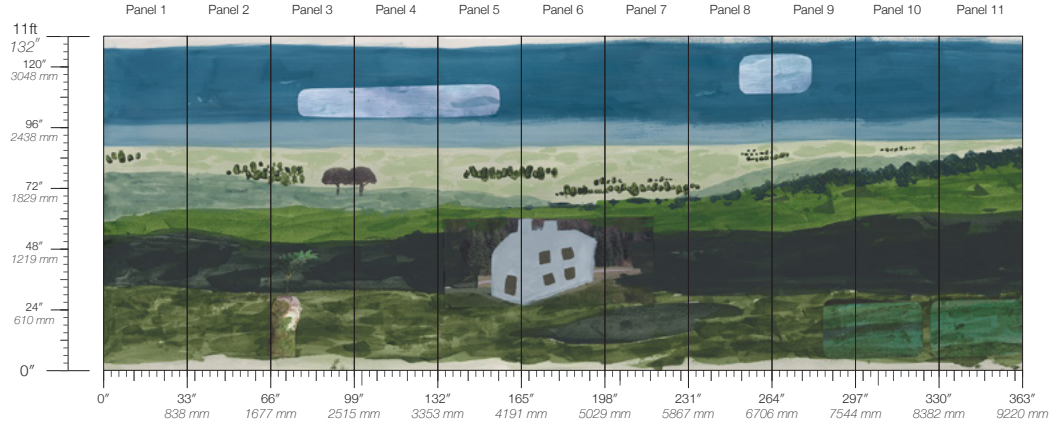

Fields

Suitable for residential and some commercial projects

COLOR

Fields

STOCK

Made to order

REPEAT

Non-repeating

CONTACT

sales@calicowallpaper.com
+1 718 243 1705
57 Lispenard Street
New York, NY 10013 USA

ITEM

2301

MINIMUM

1 panel

LEAD TIME

4 weeks to print

CONTENT

Woven Rayon

MAINTENANCE

Vacuum lightly

ORIGIN

USA

DISCLAIMER

Panel maps represent mural artwork only. Reference the physical sample for color and texture.

PANEL WIDTH

33" / 838 mm trimmed

DETAILS

Custom options available

PANEL HEIGHT

132" / 3353 mm standard
192" / 4877 mm extended

PRICE

Available upon request